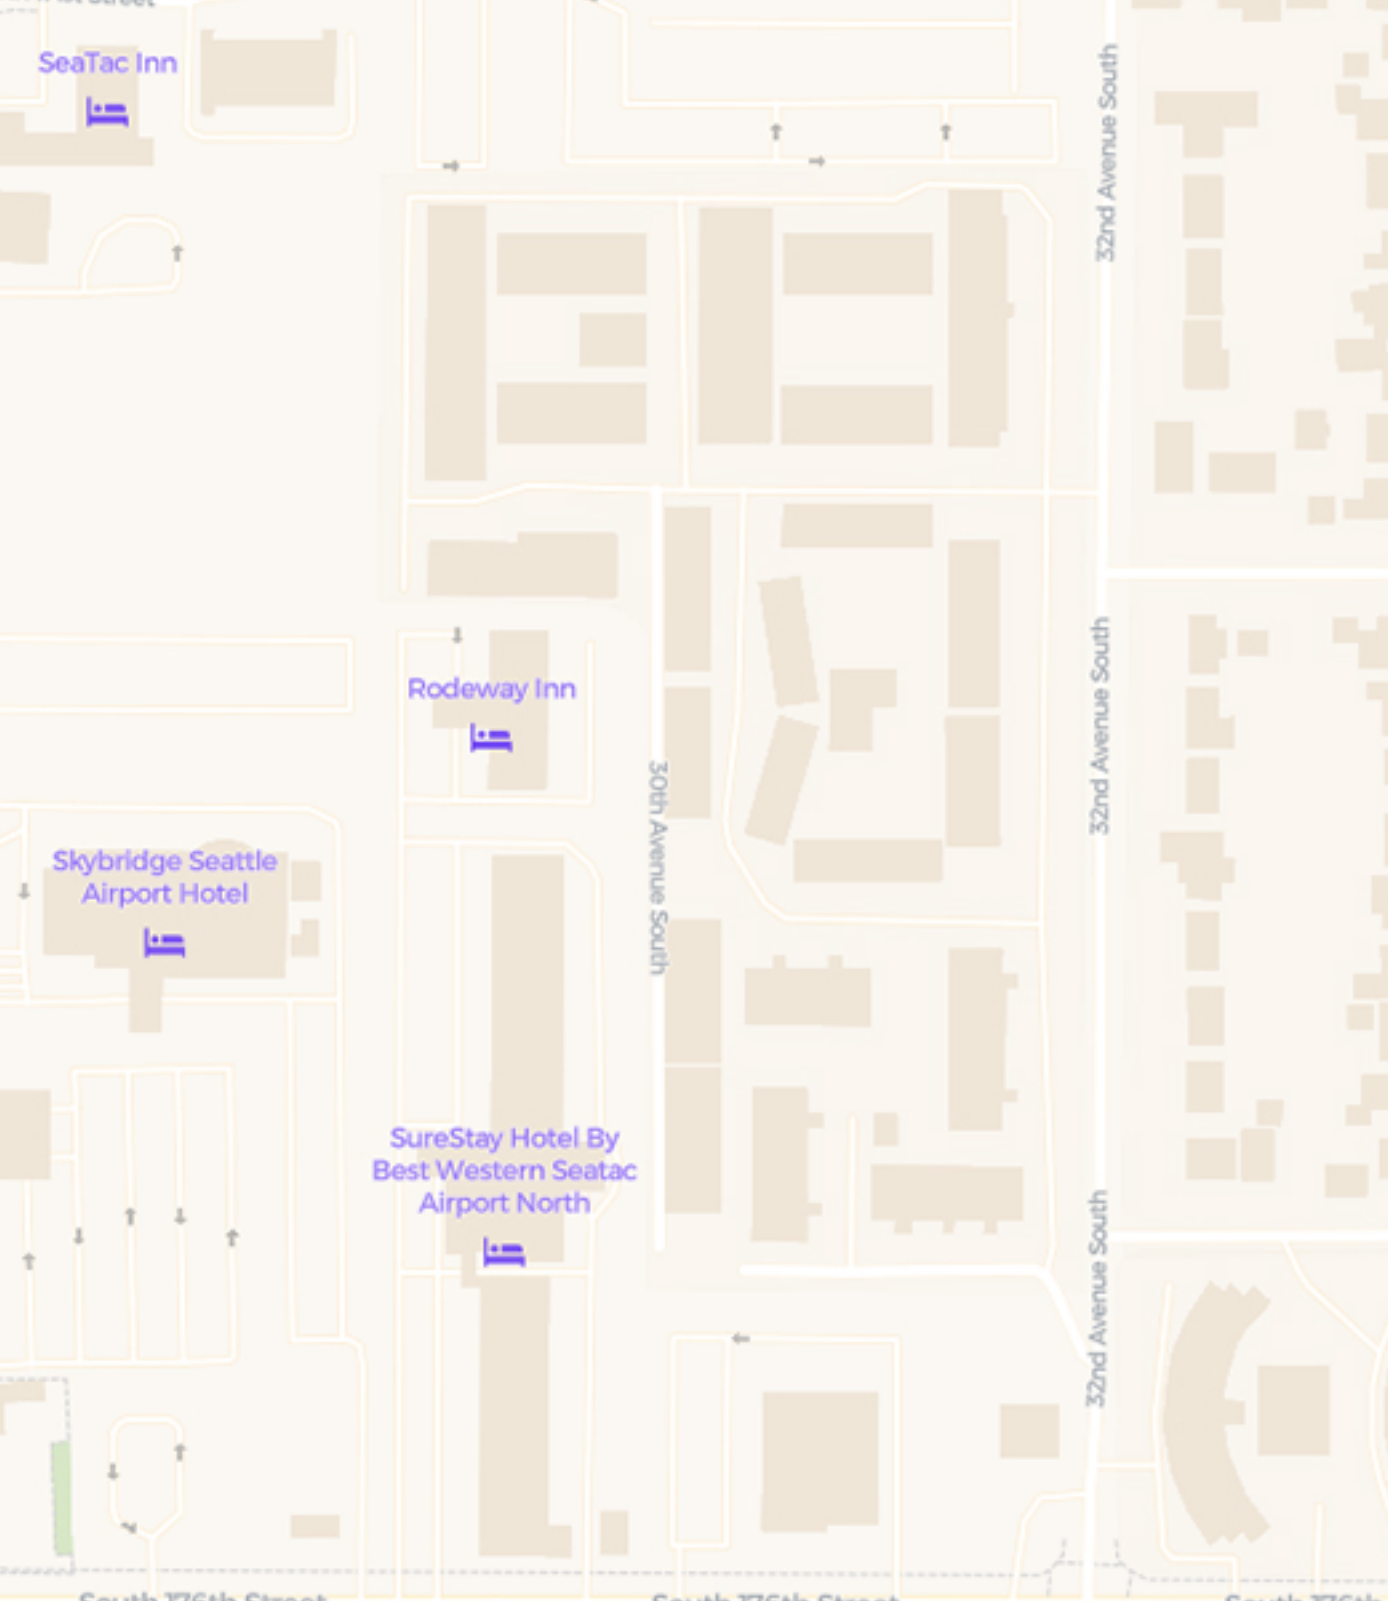

Seattle-Tacoma International Airport

CELL PHONE LOT

Bow Lake